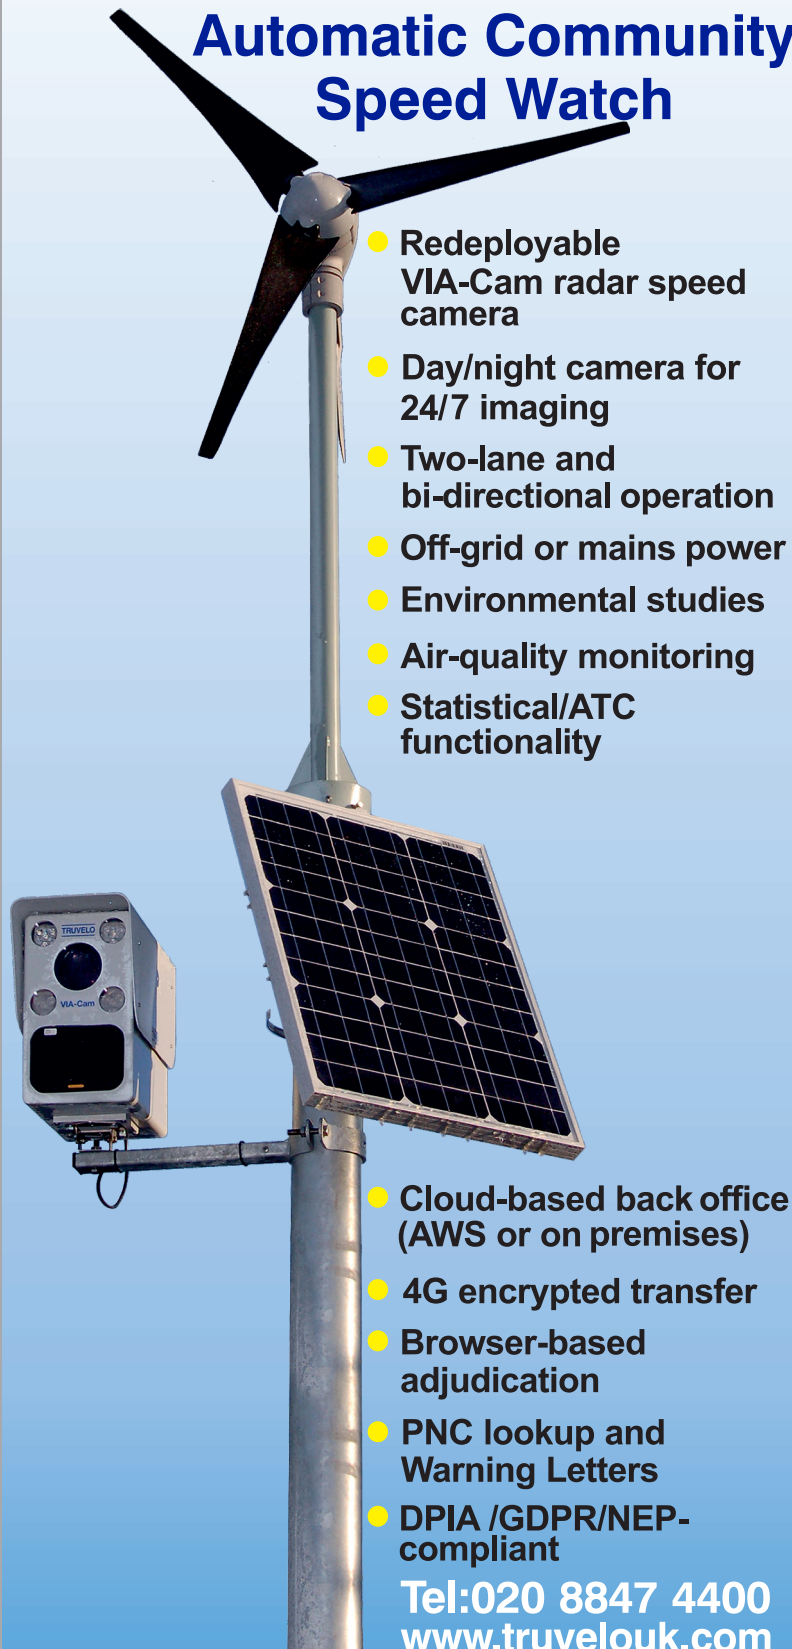

TRUVELO

Automatic Community Speed Watch

- Redeployable VIA-Cam radar speed camera
- Day/night camera for 24/7 imaging
- Two-lane and bi-directional operation
- Off-grid or mains power
- Environmental studies
- Air-quality monitoring
- Statistical/ATC functionality