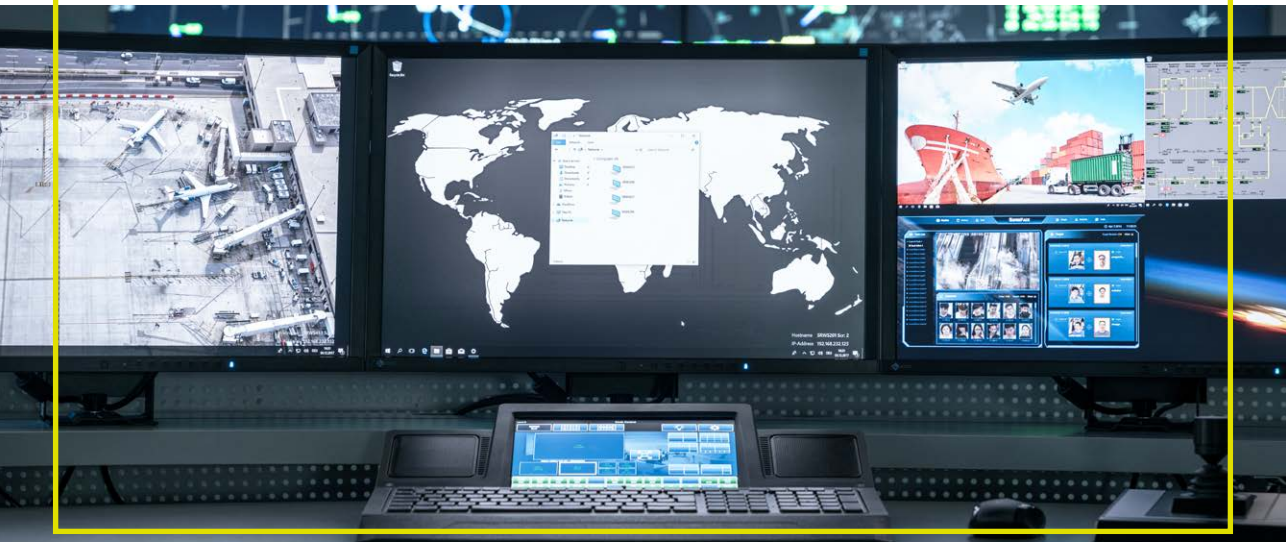

WEYTEC

Do it smart.

SMART CONTROL ROOMS

USER EXPERIENCE

Take Control of the Situation

THE WORLD AT YOUR FINGERTIPS

Concentrate on core processes without the distraction of switching between different systems.

User experience solutions from WEYTEC reduce the user interface to a single device. They are the optimal solution when...

... you want to control all your applications, computers and screens with a single keyboard and mouse.

Create a future-proof workspace which simplifies workflows and fosters efficiency.

VISUALIZATION

Intelligent Image Processing and Presentation

STAY FOCUSED

Display a broad variety of sources on your screens and video wall and switch easily and intuitively between them.