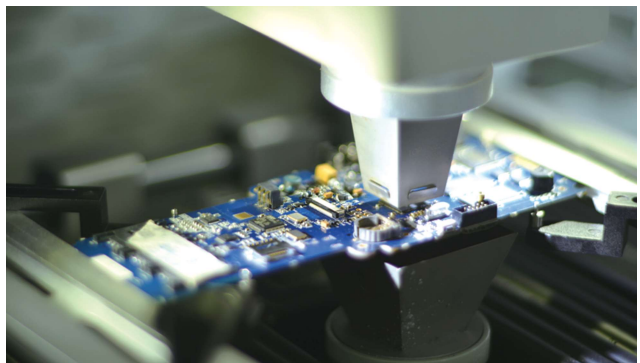

● VanJee headquarter in Beijing ZhongGuanCun Software park

**1 WIM**  
Weigh-in-motion

**2 LiDAR**  
Scanning Laser Sensors

**3 ETC**  
Electronic Toll Collection

**4 V2X**  
Vehicle To Everything

VanJee headquarter is located at ZhongGuanCun Beijing which is Chinese Silicon Valley and has the best high technology companies in China. VanJee has **9 marketing centers and 32 technical service centers** to provide the best customer service for everywhere in China. Today, VanJee is making the significant efforts on global expansion and wants to provide the best traffic service all over the world. Additionally, **VanJee has modern manufacturing base which is 35,000 square meters in Shunyi Beijing.**