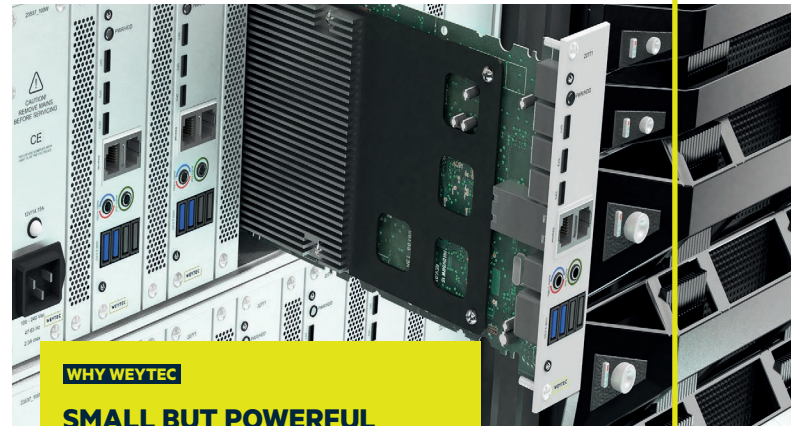

MINI PCs

ultraFLEX miniPC

The perfect PC for KVM solutions

WHY WEYTEC

SMALL BUT POWERFUL

The most compact and power-efficient professional mini PC

The ultraFLEX miniPC is a compact and efficient mini PC that is built for 24/7 operations. It can be installed at the workplace or in the system room. It is capable of driving two to seven screens and features a full range of interfaces. The ultraFLEX miniPC provides maximum power with a minimum footprint.

- Green IT
- Extremely low noise and heat emissions
- Supports up to seven screens and 5K resolutions
- Flexible and individual CPU, RAM and SSD configurations
- Redundant power supplies (optional)

Installation**Standalone at the workplace****In a 19" KVM chassis in the system room**