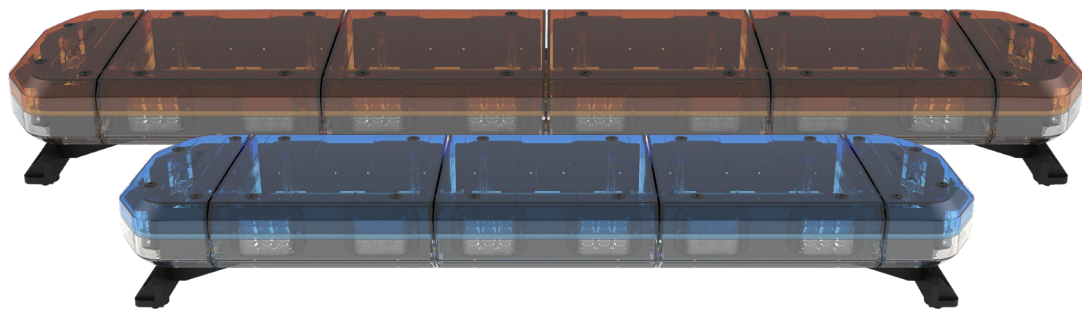

### DSFX Lightbar

When BIG presence is required, then the DSFX Lightbar from Redtronic is exactly that. Consisting of 2 levels of lighting and a high-profile design it is very much impossible to not notice when a vehicle is nearby that is fitted with the DSFX. The DSFX Lightbar is applicable to all vehicle types but is more advantageous on those larger, taller vehicles where slim-lightbars just do not cut it and are unable to emit light good enough at a higher point and on a larger vehicle body. The DSFX is the perfect crown to complete those larger vehicles that are in the toughest of jobs where awareness to surrounding workers is key to maximise safety and reduce potentially life-threatening incidents. The DSFX comes packed with features and functions such as our commitment to strong, durable products utilising 4mm Ultra-strong UV stabilised polycarbonate outer lenses on a tough, durable aluminium base to protect the lightbar from large impact debris for the toughest of jobs. The DSFX is also paraded with multiple lens and LED module colours including Single Colour, Tri-Colour & Multi-Colour where our popular Ultra-brightest latest generation LED's are fitted behind our Wide-angle FX Optics. Multiple connection options and mounting options are available amongst many lengths. The DSFX is with no doubt a strong, durable and quality product, and therefore it is backed by a 5 Year Warranty.