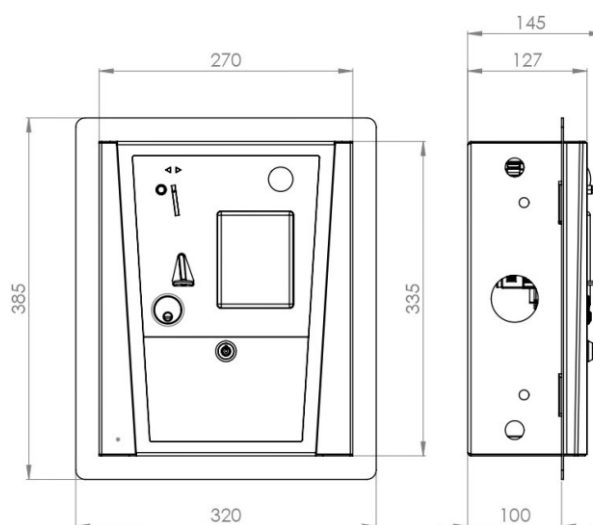

**TECHNICAL SPECIFICATION**

Material	polished stainless steel sheet of 1.5 mm thickness
Dimensions	335 × 270 × 112 mm
Weight	5 kg
Ingress Protection	IP 40
Power Supply	12 V
Quiescent Power Consumption	6 W
Maximum Power Consumption	21 W
Operating Temperature	0°C – +45°C
Accepted Coins	up to 16 denominations 1 Eur coin - up to 400 pcs