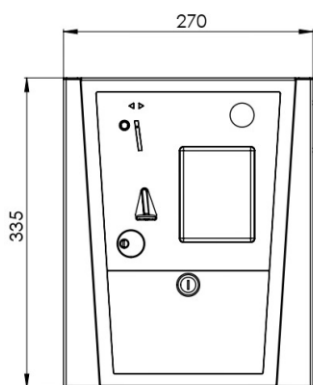

**TECHNICAL SPECIFICATION**

Material	polished stainless steel sheet of 1.5 mm thickness
Dimensions	335 × 270 × 112 mm
Weight	5 kg
Ingress Protection	IP 40
Power Supply	12 V
Quiescent Power Consumption	6 W
Maximum Power Consumption	21 W
Operating Temperature	0°C – +45°C
Accepted Coins	up to 16 denominations 1 Eur coin - up to 400 pcs