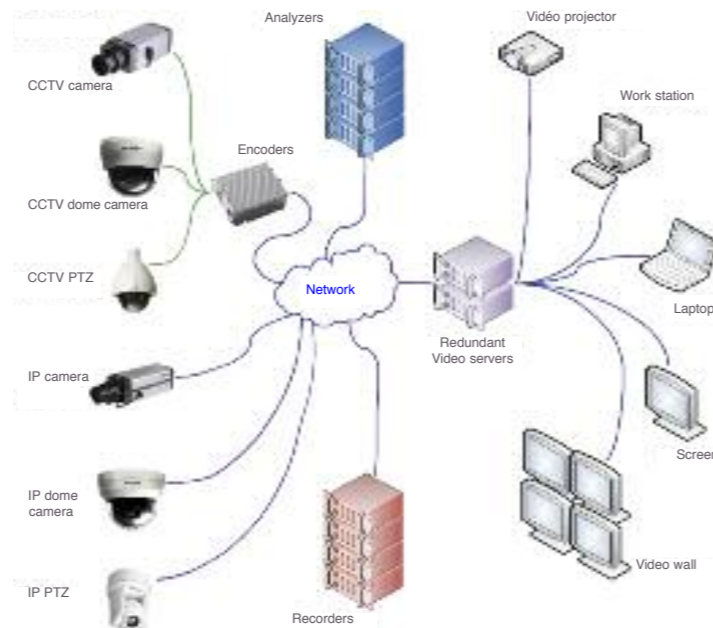

More than just a simple system for transmission and distribution of video streams, **MediaVMS** allows for the automated and efficient monitoring of sites through the combined use of Video Analytics and an elaborate scenario management system.

Video Analytics can be deployed according to the needs of a given site and may include: automatic incident detection on roadways, intrusion detection, automatic license plate recognition, and enforcement systems (red-light running, speeding, access control).

MediaVMS is designed around a modular and open architecture compatible with all brand name manufacturers of video equipment as well as many local manufacturers.

MediaVMS can activate complex response scenarios either manually by the operator or automatically by the video analytics, to include: simultaneous recording of several cameras, dynamic routing of a video stream onto a video wall, zoom of a PTZ camera to the incident spot or sending an alarm to a Smartphone or a tablet.

MediaVMS is designed to communicate with 3rd party SCADA and ATMS systems and offers a comprehensive SDK allowing management of the whole system by a 3rd party application.

Video Server & Communication