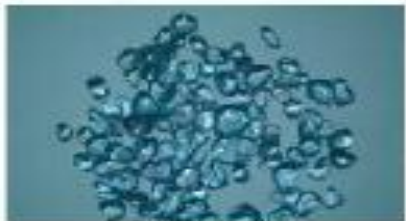

In fire pits

Replace fire log and cinders, colorful glass beads make your fire pit bright. Natural gas provides clean fuel with flame temperature below the melting point of glass .Customer homes ,restaurant ,resprts have all used our colorful glass beads in this stunning look

In swimming pool

Traditional swimming pool used to take plaster materials .But the limitation is sparkle and depth.Our glass chips can reflect sunlight with unparalleled pop. Put in your pool, glass will take your pool into a new level.Installation is identical to traditional exposed aggregate plasters with the added step of polishing the surface to remove any rough edge.Almost any combination of colors can be incorporated with traditional pebbles or quarts. Once you use glass, you never go back.