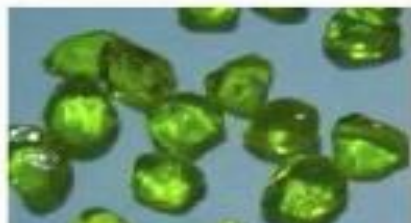

BW-CZ019

BW-CZ020

BW-CZ021

BW-CZ022

BW-CZ023

BW-CZ026

BW-CZ010

Fire Glass Yellow

Fire Glass Black

COLOR GLASS

Color glass bead, Color Glass Grit, Glass Cullet, Fire glass

It is a new kind of material for deluxe decoration. This Kind of glass are made of glass powder in different colors.