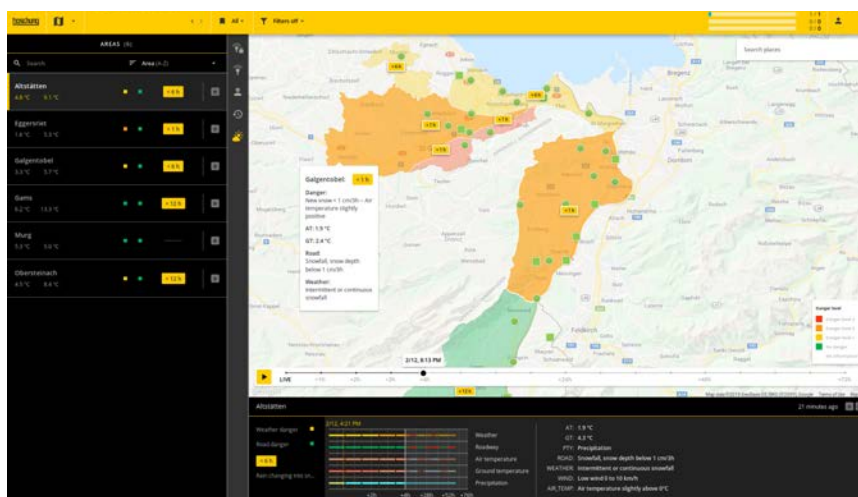

Weather forecasting

Receive precise and professional weather forecasts directly via **BORRMA**.

Provided directly by a meteorological institute, forecast data are then integrated and calculated by **BORRMA** to define the level of danger.

FAST management and logs

Manage your FAST, Fixed Automated Spray Technology system, directly through your **BORRMA**.

- → Launch a spraying program directly from your computer
- → Receive live information such as tank level, program launched, duration, and more
- → Collect a complete history on each of your FAST systems

Vehicle management

With the integrated Boschung Vpad, **BORRMA** brings you to the world of smart vehicles.

- → See the duration of work and distance covered
- → Watch the course of the vehicle on the map
- → View the average vehicle speed
- → Witness the equipment in use and amount of liquids and/or salt used

Mission planning

- → Organize and schedule your missions easily
- → Send missions directly to your operators
- → Send missions directly to your vehicles over their Vpad

Reporting and analysis

BORRMA allows you to create detailed reports for one or multiple interventions.

Gather useful information such as:

1. → work path
   - → work duration
   - → work tools used
   - → type and amount of de-icing agent used
2. Export your data in diverse formats such as PDF, CSV or XLS.
   Generate customized macros for automated invoicing.