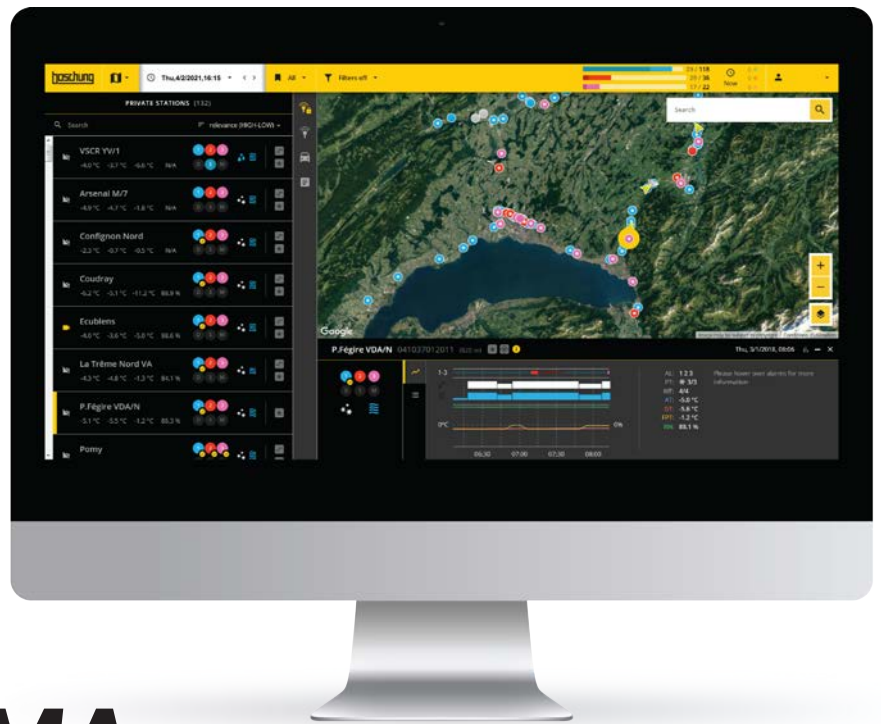

BORRMA

Comprehensive management platform for complex decision-making situations

The Boschung **BORRMA** platform, Boschung Road & Runway Management is a management solution designed for professional road and runway operations.

Providing a web application and a mobile application, BORRMA allows you to forecast, track and analyze live data from weather stations, connected vehicles and meteorological institutes for your winter and summer operations.

BORRMA-vision

BORRMA-vision is the web application delivering the following features:

- → Live weather stations data collection and visualization on interactive map
- → Live smart vehicles tracking and data collection on interactive map
- → Historical data, multiple analysis tools with easy reporting capabilities
- → Ice Early Warning System with integrated SAM (Signalisation & Alarming Management)
- → FAST (Fixed Automated Spray Technology) management included
- → Weather forecasting provided by various meteorological institutes
- → Real-time traffic conditions
- → Filter and search functionalities
- → Secured access

RWIS app

RWIS app is the smartphone application of the **BORRMA** platform. Stay informed about your road and runway conditions as well as your vehicle operations.