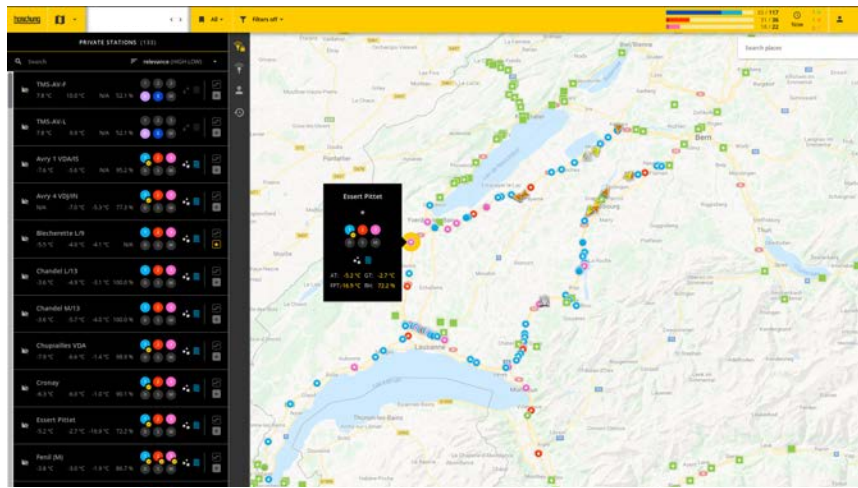

Weather forecasting

Receive precise and professional weather forecasts directly via **BORRMA**.

Provided directly by a meteorological institute, forecast data are then integrated and calculated by **BORRMA** to define the level of danger.

FAST management and logs

Manage your FAST, Fixed Automated Spray Technology system, directly through your **BORRMA**.

- → Launch a spraying program directly from your computer
- → Receive live information such as tank level, program launched, duration, and more
- → Collect a complete history on each of your FAST systems

Vehicle management

With the integrated Boschung Vpad, **BORRMA** brings you to the world of smart vehicles.

- → See the duration of work and distance covered
- → Watch the course of the vehicle on the map
- → View the average vehicle speed
- → Witness the equipment in use and amount of liquids and/or salt used

Mission planning

- → Organize and schedule your missions easily
- → Send missions directly to your operators
- → Send missions directly to your vehicles over their Vpad

Reporting and analysis

BORRMA allows you to create detailed reports for one or multiple interventions.

Gather useful information such as:

1. → work path
   - → work duration
   - → work tools used
   - → type and amount of de-icing agent used
2. Export your data in diverse formats such as PDF, CSV or XLS.
   Generate customized macros for automated invoicing.