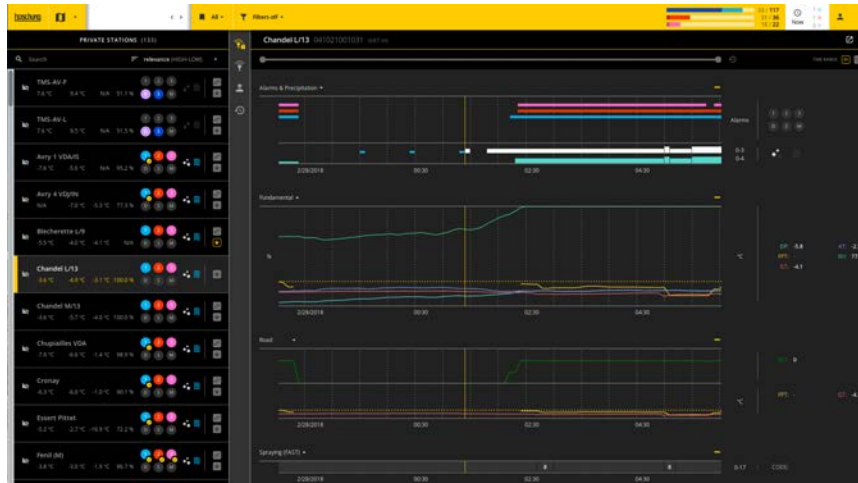

Weather forecasting

Receive precise and professional weather forecasts directly via **BORRMA**.

Provided directly by a meteorological institute, forecast data are then integrated and calculated by **BORRMA** to define the level of danger.

FAST management and logs

Manage your FAST, Fixed Automated Spray Technology system, directly through your **BORRMA**.

- → Launch a spraying program directly from your computer
- → Receive live information such as tank level, program launched, duration, and more
- → Collect a complete history on each of your FAST systems

Vehicle management

With the integrated Boschung Vpad, **BORRMA** brings you to the world of smart vehicles.

- → See the duration of work and distance covered
- → Watch the course of the vehicle on the map
- → View the average vehicle speed
- → Witness the equipment in use and amount of liquids and/or salt used

Mission planning

- → Organize and schedule your missions easily
- → Send missions directly to your operators
- → Send missions directly to your vehicles over their Vpad

Reporting and analysis

BORRMA allows you to create detailed reports for one or multiple interventions.

Gather useful information such as:

1. → work path
   - → work duration
   - → work tools used
   - → type and amount of de-icing agent used
2. Export your data in diverse formats such as PDF, CSV or XLS.
   Generate customized macros for automated invoicing.