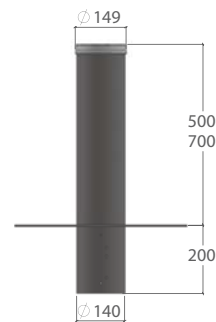

LIBRA 140

FIXED BOLLARD LIBRA WITH DIFFERENT ANCHORING SYSTEMS, HAVE AN EXTERNAL ASPECT SIMILAR TO THAT OF THE CSA MODEL, THIS ALLOWS A COMBINED USE OF BOTH VERSIONS SIMULTANEOUSLY. THESE BOLLARDS ARE THE RESULT OF THE CONTINUOUS DEVELOPMENT OF MORE THAN 25 YEARS OF EXPERIENCE.

- THE MOST RECOMMENDED SOLUTION TO BE USED TO CONTROL THE TRANSIT OR THE STATIONING OF VEHICLES IN PEDESTRIAN ZONES.
- THE INSTALLATION IS MADE FIXING THE BOLLARD USING ITS DEDICATED INTERNAL FLANGE.
- HOT GALVANIZED PIPE, FOR A LONG TERM RESISTANCE TO WEAR.
- WIDE RANGE OF CUSTOMIZATION: CUSTOM COLOURS, INTEGRATED LED ETC. (SEE ACCESSORIES AND OPTIONAL ITEMS SHEET)

Technical Data

TYPE OF BOLLARD	Cod.	LIBRA140/12	LIBRA140/4	LIBRA140/4 i
HEIGHT OF CYLINDER	mm	500 / 700	500 / 700	500 / 700
THICKNESS OF FIXED CYLINDER	mm	12,5	4	4
DIAMETER OF FIXED CYLINDER	mm	140	140	140
TYPE MATERIAL OF CYLINDER		FE 510	FE 360	INOX304
FINISHING OF CYLINDER		POLYESTER PAINT		
TREATMENT OF CYLINDER		HOT GALVANIZED		SATIN
REFLECTIVE ADHESIVE STRIPE		•	•	•
RESISTANCE TO BREAKING	J	112.000	56.000	79.000
RESISTANCE TO DEFORMATION (JOULE)	J	5.000	3.000	3.000
TOTAL WEIGHT OF BOLLARD H500 (ALUMINIUM HEAD)	Kg	26	8	13
TOTAL WEIGHT OF BOLLARD H700 (ALUMINIUM HEAD)	Kg	35	10	15

• = on board

LIBRA 140 H500	Cod.	0344841	0344861	0345881
----------------	------	---------	---------	---------

BOLLARD FIXED ON THE GROUND BY BRICKWORK, ALUMINIUM HEAD. AVAILABLE WITH LED HEAD (NO BRACKETS)