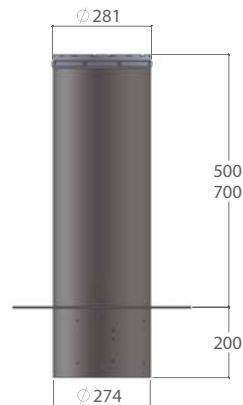

LIBRA 300

FIXED BOLLARD LIBRA WITH DIFFERENT ANCHORING SYSTEMS, HAVE AN EXTERNAL ASPECT SIMILAR TO THAT OF THE CSA MODEL, THIS ALLOWS A COMBINED USE OF BOTH VERSIONS SIMULTANEOUSLY. THESE BOLLARDS ARE THE RESULT OF THE CONTINUOUS DEVELOPMENT OF MORE THAN 25 YEARS OF EXPERIENCE.

- THE MOST RECOMMENDED SOLUTION TO BE USED TO CONTROL THE TRANSIT OR THE STATIONING OF VEHICLES IN PEDESTRIAN ZONES.
- THE INSTALLATION IS MADE FIXING THE BOLLARD USING ITS DEDICATED INTERNAL FLANGE.
- HOT GALVANIZED PIPE, FOR A LONG TERM RESISTANCE TO WEAR.
- WIDE RANGE OF CUSTOMIZATION: CUSTOM COLOURS, INTEGRATED LED ETC. (SEE ACCESSORIES AND OPTIONAL ITEMS SHEET)

Technical Data

TYPE OF BOLLARD	Cod.	LIBRA300/12	LIBRA300/4	LIBRA300/4 I
HEIGHT OF CYLINDER	mm	500 / 700	500 / 700	500 / 700
THICKNESS OF FIXED CYLINDER	mm	12,5	4	4
DIAMETER OF FIXED CYLINDER	mm	273	273	273
TYPE MATERIAL OF CYLINDER		FE 510	FE 360	INOX304
FINISHING OF CYLINDER		POLYESTER PAINT		
TREATMENT OF CYLINDER		HOT GALVANIZED		SATIN
REFLECTIVE ADHESIVE STRIPE		•	•	•
RESISTANCE TO BREAKING	J	482.000	225.000	250.000
RESISTANCE TO DEFORMATION (JOULE)	J	25.000	11.000	11.000
TOTAL WEIGHT OF BOLLARD H500 (ALUMINIUM HEAD)	Kg	61	22	26
TOTAL WEIGHT OF BOLLARD H700 (ALUMINIUM HEAD)	Kg	78	29	34

• = on board

LIBRA 300 H500	Cod.	0344601	0344621	0344651
----------------	------	---------	---------	---------

BOLLARD FIXED ON THE GROUND BY BRICKWORK, ALUMINIUM HEAD. AVAILABLE WITH LED HEAD (NO BRACKETS)